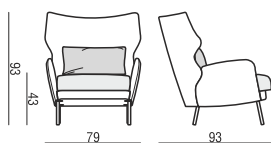

SITS
— *comfortable life*

cocktail
& design

ALEX

ARMCHAIR

2,5 SEATER

FOOTSTOOL

FOOTSTOOL ROUND

HEADREST