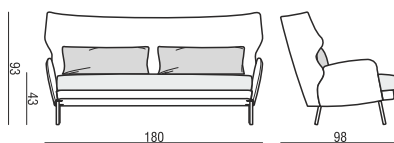

SITS
— *comfortable life*

cocktail
& design

ALEX

ARMCHAIR

2,5 SEATER

FOOTSTOOL

FOOTSTOOL ROUND

HEADREST