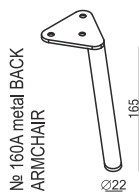

FEET

black or grey painted metal or chrom or brushed

STANDARD COMFORT

1. polyurethane foam/high resilient polyurethane foam
2. silicone balls
3. upholstery belts
4. FSC certified solid wood and wood based elements
5. fabric or leather
6. painted metal, chrom or brushed legs