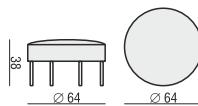

SITS
— *comfortable life*

cocktail
& design

ALEX

ARMCHAIR

2,5 SEATER

FOOTSTOOL

FOOTSTOOL ROUND

HEADREST