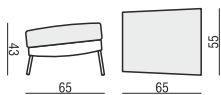

SITS
— *comfortable life*

cocktail
& design

ALEX

ARMCHAIR

2,5 SEATER

FOOTSTOOL

FOOTSTOOL ROUND

HEADREST