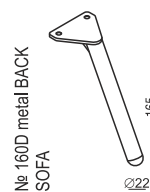

FEET

black or grey painted metal or chrom or brushed

STANDARD COMFORT

1. polyurethane foam/high resilient polyurethane foam
2. silicone balls
3. upholstery belts
4. FSC certified solid wood and wood based elements
5. fabric or leather
6. painted metal, chrom or brushed legs