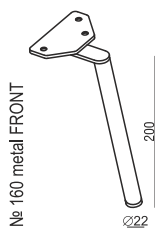

FEET

black or grey painted metal or chrom or brushed

STANDARD COMFORT

1. polyurethane foam/high resilient polyurethane foam
2. silicone balls
3. upholstery belts
4. FSC certified solid wood and wood based elements
5. fabric or leather
6. painted metal, chrom or brushed legs