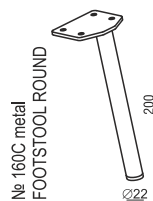

FEET

black or grey painted metal or chrom or brushed

STANDARD COMFORT

1. polyurethane foam/high resilient polyurethane foam
2. silicone balls
3. upholstery belts
4. FSC certified solid wood and wood based elements
5. fabric or leather
6. painted metal, chrom or brushed legs