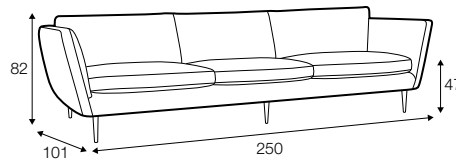

FC fixed

LCV loose with velcro

modular system

armchair

footstool 80x70

footstool 50x40
only for armchair

2 seater

3 seater

4 seater divided with two cushions

4 seater divided

set 1 right / or left
2 seater left / or right + chaiselongue right / or left

set 2 right / or left
3 seater left / or right + chaiselongue wide right / or left

set 3 right / or left
2 seater left / or right + divan right / or left

set 4 right / or left
3 seater left / or right + divan right / or left

set 5 right / or left
chaiselongue left / or right + 2 seater without armrests
+ divan right/or left

set 6 right / or left
3 seater left / or right + corner 90° + 2 seater right / or left

elements of the modular system

2 seater left / or right

2 seater without armrests

3 seater left / or right

3 seater without armrests