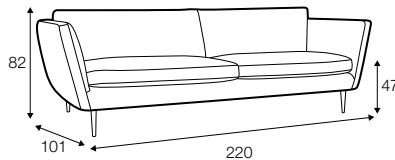

FC fixed

LCV loose with velcro

modular system

armchair

footstool 80x70

footstool 50x40
only for armchair

2 seater

3 seater

4 seater divided with two cushions

4 seater divided

set 1 right / or left
2 seater left / or right + chaiselongue right / or left

set 2 right / or left
3 seater left / or right + chaiselongue wide right / or left

set 3 right / or left
2 seater left / or right + divan right / or left

set 4 right / or left
3 seater left / or right + divan right / or left

set 5 right / or left
chaiselongue left / or right + 2 seater without armrests
+ divan right/or left