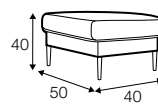

FC fixed

LCV loose with velcro

modular system

armchair

footstool 80x70

footstool 50x40
only for armchair

2 seater

3 seater

4 seater divided with two cushions

4 seater divided

set 1 right / or left
2 seater left / or right + chaiselongue right / or left

set 2 right / or left
3 seater left / or right + chaiselongue wide right / or left

set 3 right / or left
2 seater left / or right + divan right / or left

set 4 right / or left
3 seater left / or right + divan right / or left

set 5 right / or left
chaiselongue left / or right + 2 seater without armrests
+ divan right/or left