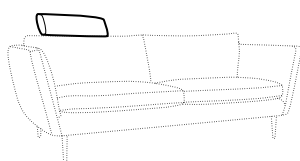

set 3 right / or left
2 seater left / or right + divan right / or left

set 4 right / or left
3 seater left / or right + divan right / or left

set 5 right / or left
chaiselongue left / or right + 2 seater without armrests
+ divan right/or left

set 6 right / or left
3 seater left / or right + corner 90° + 2 seater right / or left

elements of the modular system

2 seater left / or right

2 seater without armrests

3 seater left / or right

3 seater without armrests

element 125 left / or right

corner 90°

chaiselongue right / or left

chaiselongue wide right / or left

divan right / or left

extra dimensions

depth of sofas

depth of armchair

accessories

headrest L-62

headrest L-77

endpart left / or right

armrest protection

legs

no. 186
wood

sofas H-19
footstool for armchair H-19
armchair: front H-21 back H-19
corner, divan: H-19