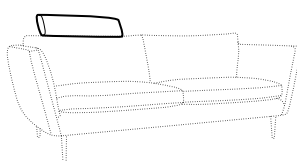

set 3 right / or left
2 seater left / or right + divan right / or left

set 4 right / or left
3 seater left / or right + divan right / or left

set 5 right / or left
chaiselongue left / or right + 2 seater without armrests
+ divan right/or left

set 6 right / or left
3 seater left / or right + corner 90° + 2 seater right / or left

elements of the modular system

2 seater left / or right

2 seater without armrests

3 seater left / or right

3 seater without armrests

element 125 left / or right

corner 90°

chaiselongue right / or left

chaiselongue wide right / or left

divan right / or left

extra dimensions

depth of sofas

depth of armchair

accessories

headrest L-62

headrest L-77

endpart left / or right

armrest protection

legs

no. 186
wood

sofas H-19
footstool for armchair H-19
armchair: front H-21 back H-19
corner, divan: H-19