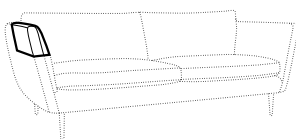

set 6 right / or left
3 seater left / or right + corner 90° + 2 seater right / or left

elements of the modular system

2 seater left / or right

2 seater without armrests

3 seater left / or right

3 seater without armrests

element 125 left / or right

corner 90°

chaiselongue right / or left

chaiselongue wide right / or left

divan right / or left

extra dimensions

depth of sofas

depth of armchair

accessories

headrest L-62

headrest L-77

endpart left / or right

armrest protection

legs

no. 186
wood

sofas H-19
footstool for armchair H-19
armchair: front H-21 back H-19
corner, divan: H-19