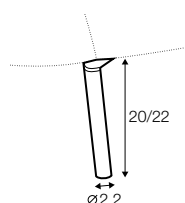

element 125 left / or right

corner 90°

chaiselongue right / or left

chaiselongue wide right / or left

divan right / or left

extra dimensions

depth of sofas

depth of armchair

accessories

headrest L-62

headrest L-77

endpart left / or right

armrest protection

legs

no. 186
wood

sofas H-19
footstool for armchair H-19
armchair: front H-21 back H-19
corner, divan: H-19