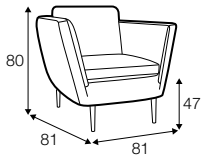

FC fixed

LCV loose with velcro

modular system

armchair

footstool 80x70

footstool 50x40
only for armchair

2 seater

3 seater

4 seater divided with two cushions

4 seater divided

set 1 right / or left
2 seater left / or right + chaiselongue right / or left

set 2 right / or left
3 seater left / or right + chaiselongue wide right / or left

set 3 right / or left
2 seater left / or right + divan right / or left

set 4 right / or left
3 seater left / or right + divan right / or left

set 5 right / or left
chaiselongue left / or right + 2 seater without armrests
+ divan right/or left

element 125 left / or right

corner 90°

chaiselongue right / or left

chaiselongue wide right / or left

divan right / or left

extra dimensions

depth of sofas

depth of armchair