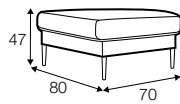

FC fixed

LCV loose with velcro

modular system

armchair

footstool 80x70

footstool 50x40
only for armchair

2 seater

3 seater

4 seater divided with two cushions

4 seater divided

set 1 right / or left
2 seater left / or right + chaiselongue right / or left

set 2 right / or left
3 seater left / or right + chaiselongue wide right / or left

set 3 right / or left
2 seater left / or right + divan right / or left

set 4 right / or left
3 seater left / or right + divan right / or left

set 5 right / or left
chaiselongue left / or right + 2 seater without armrests
+ divan right/or left