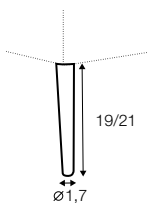

element 125 left / or right

corner 90°

chaiselongue right / or left

chaiselongue wide right / or left

divan right / or left

extra dimensions

depth of sofas

depth of armchair

accessories

headrest L-62

headrest L-77

endpart left / or right

armrest protection

legs

no. 186
wood

sofas H-19
footstool for armchair H-19
armchair: front H-21 back H-19
corner, divan: H-19