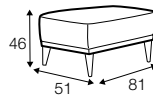

Buttons available in one colour.

armchair

footstool 81x51
fixed cushion

footstool 81x51
loose cushion

2 seater

2,5 seater

3 seater

example with buttons
3 seater

extra dimensions

depth of seat

legs

no. 91

wood