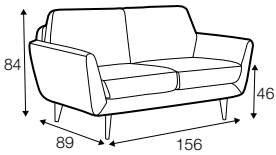

Buttons available in one colour.

armchair

footstool 81x51
fixed cushion

footstool 81x51
loose cushion

2 seater

2,5 seater

3 seater

example with buttons
3 seater

extra dimensions

depth of seat

legs

no. 91

wood