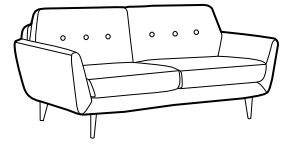

Buttons available in one colour.

armchair

footstool 81x51
fixed cushion

footstool 81x51
loose cushion

2 seater

2,5 seater

3 seater

example with buttons
3 seater

extra dimensions

depth of seat

legs

no. 91

wood