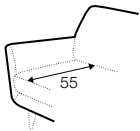

Buttons available in one colour.

armchair

footstool 81x51
fixed cushion

footstool 81x51
loose cushion

2 seater

2,5 seater

3 seater

example with buttons
3 seater

extra dimensions

depth of seat

legs

no. 91

wood