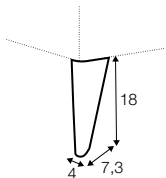

Buttons available in one colour.

armchair

footstool 81x51
fixed cushion

footstool 81x51
loose cushion

2 seater

2,5 seater

3 seater

example with buttons
3 seater

extra dimensions

depth of seat

legs

no. 91

wood