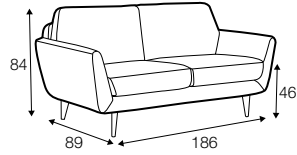

Buttons available in one colour.

armchair

footstool 81x51
fixed cushion

footstool 81x51
loose cushion

2 seater

2,5 seater

3 seater

example with buttons
3 seater

extra dimensions

depth of seat

legs

no. 91

wood