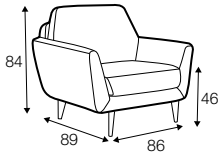

Buttons available in one colour.

armchair

footstool 81x51
fixed cushion

footstool 81x51
loose cushion

2 seater

2,5 seater

3 seater

example with buttons
3 seater

extra dimensions

depth of seat

legs

no. 91

wood