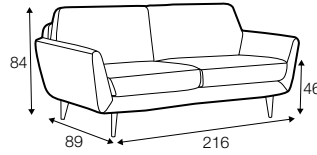

Buttons available in one colour.

armchair

footstool 81x51
fixed cushion

footstool 81x51
loose cushion

2 seater

2,5 seater

3 seater

example with buttons
3 seater

extra dimensions

depth of seat

legs

no. 91

wood