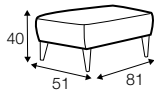

Buttons available in one colour.

armchair

footstool 81x51
fixed cushion

footstool 81x51
loose cushion

2 seater

2,5 seater

3 seater

example with buttons
3 seater

extra dimensions

depth of seat

legs

no. 91

wood