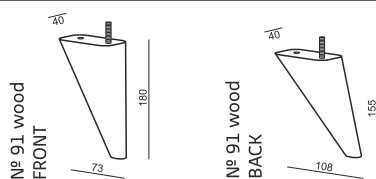

www.sits.eu
JULY 2012

ARMCHAIR

2,5 SEATER

FOOTSTOOL

Buttons available in different color.

UPHOLSTERY

FABRIC: FC - fix cover

FEET