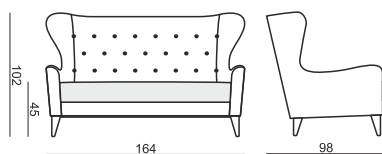

SITS
— *comfortable life*

cocktail
& design

POLA

POLA

SITS reserves the right to change construction of products and components used due to improving durability of product and customer satisfaction without any further notice. Explicit ± 2 cm tolerance of all elements sizes.

www.sits.eu
JULY 2012

ARMCHAIR

2,5 SEATER

FOOTSTOOL

Buttons available in different color.

UPHOLSTERY

FABRIC: FC - fix cover

FEET