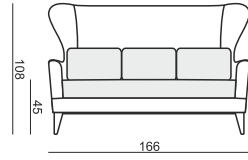

GRETA

SITS reserves the right to change construction of products and components used due to improving durability of product and customer satisfaction without any further notice. Explicit ± 2 cm tolerance of all elements sizes.

www.sits.eu
JULY 2013

ARMCHAIR

2,5 SEATER

FOOTSTOOL

UPHOLSTERY

FABRIC: FC - fix cover and LEATHER

FEET