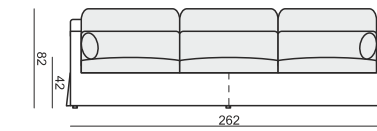

2 SEATER

3 SEATER

4 SEATER TWO PARTS (screw connection)

FOOTSTOOL 82x50

FOOTSTOOL 135x50

FOOTSTOOL BOX 135x50

SET 1 LEFT (or RIGHT)
DIVAN LEFT (or RIGHT) + 2 SEATER RIGHT (or LEFT)

SET 2 LEFT (or RIGHT)
DIVAN LEFT (or RIGHT) + 3 SEATER RIGHT (or LEFT)

SET 3 LEFT (or RIGHT)
DIVAN LEFT (or RIGHT) + 4 SEATER RIGHT (or LEFT)

SET 4
2 SEATER LEFT + CORNER 90° + 2 SEATER RIGHT

SET 5
DIVAN LEFT + 2 SEATER without ARMRESTS + DIVAN RIGHT

SET 6
DIVAN LEFT + 3 SEATER without ARMRESTS + DIVAN RIGHT