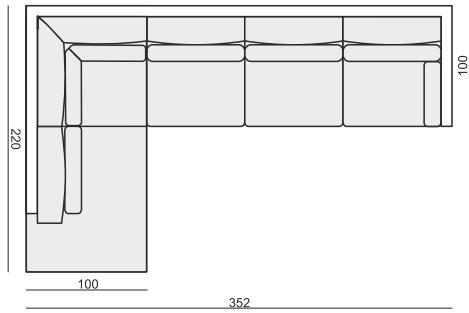

2 SEATER

3 SEATER

4 SEATER TWO PARTS (screw connection)

FOOTSTOOL 82x50

FOOTSTOOL 135x50

FOOTSTOOL BOX 135x50

SET 1 LEFT (or RIGHT)
DIVAN LEFT (or RIGHT) + 2 SEATER RIGHT (or LEFT)

SET 2 LEFT (or RIGHT)
DIVAN LEFT (or RIGHT) + 3 SEATER RIGHT (or LEFT)

SET 3 LEFT (or RIGHT)
DIVAN LEFT (or RIGHT) + 4 SEATER RIGHT (or LEFT)

SET 4
2 SEATER LEFT + CORNER 90° + 2 SEATER RIGHT

SET 5
DIVAN LEFT + 2 SEATER without ARMRESTS + DIVAN RIGHT

SET 6
DIVAN LEFT + 3 SEATER without ARMRESTS + DIVAN RIGHT