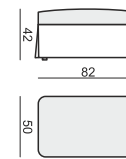

2 SEATER

3 SEATER

4 SEATER TWO PARTS (screw connection)

FOOTSTOOL 82x50

FOOTSTOOL 135x50

FOOTSTOOL BOX 135x50

SET 1 LEFT (or RIGHT)
DIVAN LEFT (or RIGHT) + 2 SEATER RIGHT (or LEFT)

SET 2 LEFT (or RIGHT)
DIVAN LEFT (or RIGHT) + 3 SEATER RIGHT (or LEFT)

SET 3 LEFT (or RIGHT)
DIVAN LEFT (or RIGHT) + 4 SEATER RIGHT (or LEFT)

SET 4
2 SEATER LEFT + CORNER 90° + 2 SEATER RIGHT

SET 5
DIVAN LEFT + 2 SEATER without ARMRESTS + DIVAN RIGHT

SET 6
DIVAN LEFT + 3 SEATER without ARMRESTS + DIVAN RIGHT