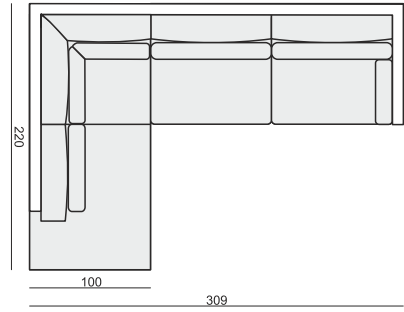

2 SEATER

3 SEATER

4 SEATER TWO PARTS (screw connection)

FOOTSTOOL 82x50

FOOTSTOOL 135x50

FOOTSTOOL BOX 135x50

SET 1 LEFT (or RIGHT)
DIVAN LEFT (or RIGHT) + 2 SEATER RIGHT (or LEFT)

SET 2 LEFT (or RIGHT)
DIVAN LEFT (or RIGHT) + 3 SEATER RIGHT (or LEFT)

SET 3 LEFT (or RIGHT)
DIVAN LEFT (or RIGHT) + 4 SEATER RIGHT (or LEFT)

SET 4
2 SEATER LEFT + CORNER 90° + 2 SEATER RIGHT

SET 5
DIVAN LEFT + 2 SEATER without ARMRESTS + DIVAN RIGHT

SET 6
DIVAN LEFT + 3 SEATER without ARMRESTS + DIVAN RIGHT