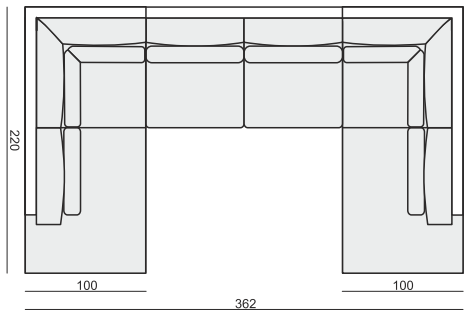

2 SEATER

3 SEATER

4 SEATER TWO PARTS (screw connection)

FOOTSTOOL 82x50

FOOTSTOOL 135x50

FOOTSTOOL BOX 135x50

SET 1 LEFT (or RIGHT)
DIVAN LEFT (or RIGHT) + 2 SEATER RIGHT (or LEFT)

SET 2 LEFT (or RIGHT)
DIVAN LEFT (or RIGHT) + 3 SEATER RIGHT (or LEFT)

SET 3 LEFT (or RIGHT)
DIVAN LEFT (or RIGHT) + 4 SEATER RIGHT (or LEFT)

SET 4
2 SEATER LEFT + CORNER 90° + 2 SEATER RIGHT

SET 5
DIVAN LEFT + 2 SEATER without ARMRESTS + DIVAN RIGHT

SET 6
DIVAN LEFT + 3 SEATER without ARMRESTS + DIVAN RIGHT