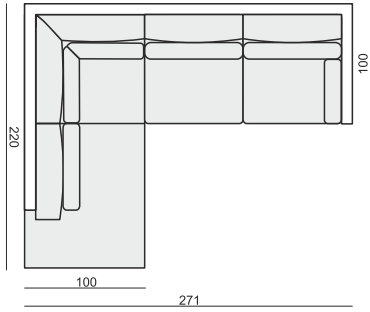

2 SEATER

3 SEATER

4 SEATER TWO PARTS (screw connection)

FOOTSTOOL 82x50

FOOTSTOOL 135x50

FOOTSTOOL BOX 135x50

SET 1 LEFT (or RIGHT)
DIVAN LEFT (or RIGHT) + 2 SEATER RIGHT (or LEFT)

SET 2 LEFT (or RIGHT)
DIVAN LEFT (or RIGHT) + 3 SEATER RIGHT (or LEFT)

SET 3 LEFT (or RIGHT)
DIVAN LEFT (or RIGHT) + 4 SEATER RIGHT (or LEFT)

SET 4
2 SEATER LEFT + CORNER 90° + 2 SEATER RIGHT

SET 5
DIVAN LEFT + 2 SEATER without ARMRESTS + DIVAN RIGHT

SET 6
DIVAN LEFT + 3 SEATER without ARMRESTS + DIVAN RIGHT