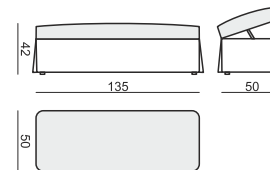

2 SEATER

3 SEATER

4 SEATER TWO PARTS (screw connection)

FOOTSTOOL 82x50

FOOTSTOOL 135x50

FOOTSTOOL BOX 135x50

SET 1 LEFT (or RIGHT)
DIVAN LEFT (or RIGHT) + 2 SEATER RIGHT (or LEFT)

SET 2 LEFT (or RIGHT)
DIVAN LEFT (or RIGHT) + 3 SEATER RIGHT (or LEFT)

SET 3 LEFT (or RIGHT)
DIVAN LEFT (or RIGHT) + 4 SEATER RIGHT (or LEFT)

SET 4
2 SEATER LEFT + CORNER 90° + 2 SEATER RIGHT

SET 5
DIVAN LEFT + 2 SEATER without ARMRESTS + DIVAN RIGHT

SET 6
DIVAN LEFT + 3 SEATER without ARMRESTS + DIVAN RIGHT