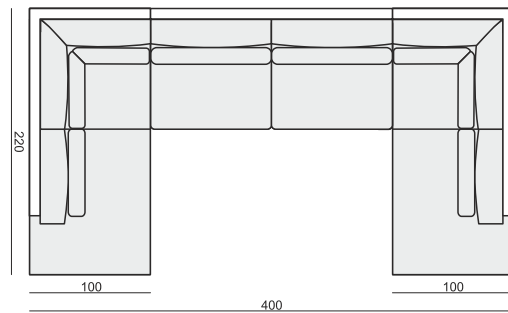

2 SEATER

3 SEATER

4 SEATER TWO PARTS (screw connection)

FOOTSTOOL 82x50

FOOTSTOOL 135x50

FOOTSTOOL BOX 135x50

SET 1 LEFT (or RIGHT)
DIVAN LEFT (or RIGHT) + 2 SEATER RIGHT (or LEFT)

SET 2 LEFT (or RIGHT)
DIVAN LEFT (or RIGHT) + 3 SEATER RIGHT (or LEFT)

SET 3 LEFT (or RIGHT)
DIVAN LEFT (or RIGHT) + 4 SEATER RIGHT (or LEFT)

SET 4
2 SEATER LEFT + CORNER 90° + 2 SEATER RIGHT

SET 5
DIVAN LEFT + 2 SEATER without ARMRESTS + DIVAN RIGHT

SET 6
DIVAN LEFT + 3 SEATER without ARMRESTS + DIVAN RIGHT