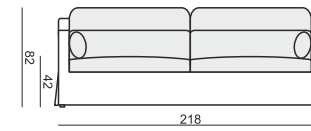

2 SEATER

3 SEATER

4 SEATER TWO PARTS (screw connection)

FOOTSTOOL 82x50

FOOTSTOOL 135x50

FOOTSTOOL BOX 135x50

SET 1 LEFT (or RIGHT)
DIVAN LEFT (or RIGHT) + 2 SEATER RIGHT (or LEFT)

SET 2 LEFT (or RIGHT)
DIVAN LEFT (or RIGHT) + 3 SEATER RIGHT (or LEFT)

SET 3 LEFT (or RIGHT)
DIVAN LEFT (or RIGHT) + 4 SEATER RIGHT (or LEFT)

SET 4
2 SEATER LEFT + CORNER 90° + 2 SEATER RIGHT

SET 5
DIVAN LEFT + 2 SEATER without ARMRESTS + DIVAN RIGHT

SET 6
DIVAN LEFT + 3 SEATER without ARMRESTS + DIVAN RIGHT