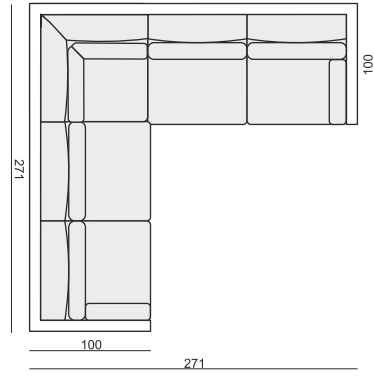

2 SEATER

3 SEATER

4 SEATER TWO PARTS (screw connection)

FOOTSTOOL 82x50

FOOTSTOOL 135x50

FOOTSTOOL BOX 135x50

SET 1 LEFT (or RIGHT)
DIVAN LEFT (or RIGHT) + 2 SEATER RIGHT (or LEFT)

SET 2 LEFT (or RIGHT)
DIVAN LEFT (or RIGHT) + 3 SEATER RIGHT (or LEFT)

SET 3 LEFT (or RIGHT)
DIVAN LEFT (or RIGHT) + 4 SEATER RIGHT (or LEFT)

SET 4
2 SEATER LEFT + CORNER 90° + 2 SEATER RIGHT

SET 5
DIVAN LEFT + 2 SEATER without ARMRESTS + DIVAN RIGHT

SET 6
DIVAN LEFT + 3 SEATER without ARMRESTS + DIVAN RIGHT