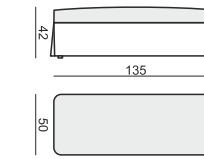

2 SEATER

3 SEATER

4 SEATER TWO PARTS (screw connection)

FOOTSTOOL 82x50

FOOTSTOOL 135x50

FOOTSTOOL BOX 135x50

SET 1 LEFT (or RIGHT)
DIVAN LEFT (or RIGHT) + 2 SEATER RIGHT (or LEFT)

SET 2 LEFT (or RIGHT)
DIVAN LEFT (or RIGHT) + 3 SEATER RIGHT (or LEFT)

SET 3 LEFT (or RIGHT)
DIVAN LEFT (or RIGHT) + 4 SEATER RIGHT (or LEFT)

SET 4
2 SEATER LEFT + CORNER 90° + 2 SEATER RIGHT

SET 5
DIVAN LEFT + 2 SEATER without ARMRESTS + DIVAN RIGHT

SET 6
DIVAN LEFT + 3 SEATER without ARMRESTS + DIVAN RIGHT