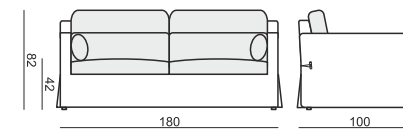

2 SEATER

3 SEATER

4 SEATER TWO PARTS (screw connection)

FOOTSTOOL 82x50

FOOTSTOOL 135x50

FOOTSTOOL BOX 135x50

SET 1 LEFT (or RIGHT)
DIVAN LEFT (or RIGHT) + 2 SEATER RIGHT (or LEFT)

SET 2 LEFT (or RIGHT)
DIVAN LEFT (or RIGHT) + 3 SEATER RIGHT (or LEFT)

SET 3 LEFT (or RIGHT)
DIVAN LEFT (or RIGHT) + 4 SEATER RIGHT (or LEFT)

SET 4
2 SEATER LEFT + CORNER 90° + 2 SEATER RIGHT

SET 5
DIVAN LEFT + 2 SEATER without ARMRESTS + DIVAN RIGHT

SET 6
DIVAN LEFT + 3 SEATER without ARMRESTS + DIVAN RIGHT