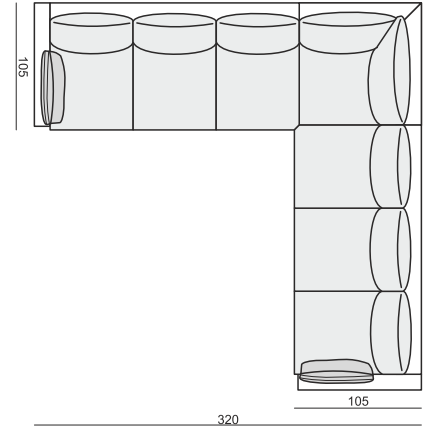

**2 SEATER**

**3 SEATER with 2 CUSHIONS**

**3 SEATER with 3 CUSHIONS**

**FOOTSTOOL**

**ACCESSORIES - DECORATIVE CUSHIONS**

**CUSHION 40x40**

**CUSHION 45x45**

**CUSHION WITH BUTTON 45x45**

**CUSHION WITH BUTTONS 50x30**

**SET 1 LEFT (or RIGHT)**  
3 SEATER without ONE SEAT CUSHION  
with BENCH CUSHION on FOOTSTOOL FRAME

**SET 2 RIGHT (or LEFT)**  
2 SEATER LEFT (or RIGHT) + DIVAN RIGHT (or LEFT)

**SET 7**  
3 SEATER LEFT + CORNER 90° + 3 SEATER RIGHT

**SET 3 RIGHT (or LEFT)**  
3 SEATER LEFT (or RIGHT) + DIVAN RIGHT (or LEFT)

**SET 4**  
2 SEATER LEFT + CORNER 90°  
+ 2 SEATER RIGHT

**SET 5 RIGHT (or LEFT)**  
3 SEATER LEFT (or RIGHT) + CORNER 90°  
+ 2 SEATER RIGHT (or LEFT)

**SET 6**  
3 SEATER LEFT + CORNER 90°  
+ 3 SEATER RIGHT

SITS reserves the right to change construction of products and components used due to improving durability of product and customer satisfaction without any further notice. Explicit ±2 cm tolerance of all elements sizes.