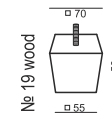

SITS reserves the right to change construction of products and components used due to improving durability of product and customer satisfaction without any further notice. Explicit ±2 cm tolerance of all elements sizes.

UPHOLSTERY   **FABRIC: LC - loose cover**

FEET