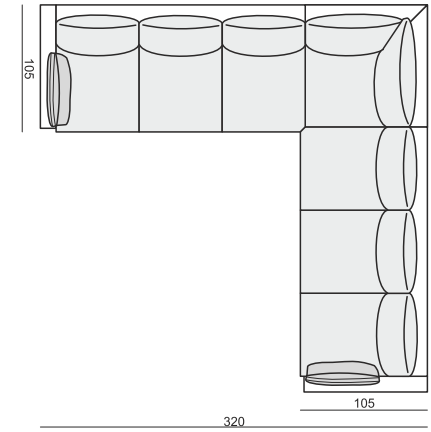

2 SEATER

3 SEATER with 2 CUSHIONS

3 SEATER with 3 CUSHIONS

FOOTSTOOL

ACCESSORIES - DECORATIVE CUSHIONS

CUSHION 40x40

CUSHION 45x45

CUSHION WITH BUTTON 45x45

CUSHION WITH BUTTONS 50x30

SET 1 LEFT (or RIGHT)
3 SEATER without ONE SEAT CUSHION
with BENCH CUSHION on FOOTSTOOL FRAME

SET 2 RIGHT (or LEFT)
2 SEATER LEFT (or RIGHT) + DIVAN RIGHT (or LEFT)

SET 7
3 SEATER LEFT + CORNER 90° + 3 SEATER RIGHT

SET 3 RIGHT (or LEFT)
3 SEATER LEFT (or RIGHT) + DIVAN RIGHT (or LEFT)

SET 4
2 SEATER LEFT + CORNER 90°
+ 2 SEATER RIGHT

SET 5 RIGHT (or LEFT)
3 SEATER LEFT (or RIGHT) + CORNER 90°
+ 2 SEATER RIGHT (or LEFT)

SET 6
3 SEATER LEFT + CORNER 90°
+ 3 SEATER RIGHT

SITS reserves the right to change construction of products and components used due to improving durability of product and customer satisfaction without any further notice. Explicit ±2 cm tolerance of all elements sizes.