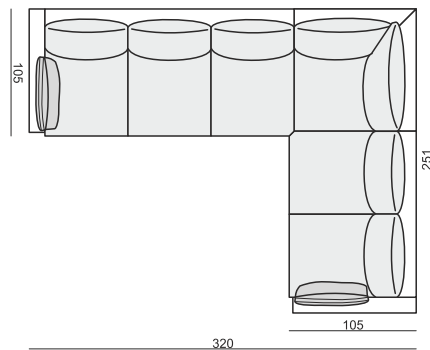

2 SEATER

3 SEATER with 2 CUSHIONS

3 SEATER with 3 CUSHIONS

FOOTSTOOL

ACCESSORIES - DECORATIVE CUSHIONS

CUSHION 40x40

CUSHION 45x45

CUSHION WITH BUTTON 45x45

CUSHION WITH BUTTONS 50x30

SET 1 LEFT (or RIGHT)
3 SEATER without ONE SEAT CUSHION
with BENCH CUSHION on FOOTSTOOL FRAME

SET 2 RIGHT (or LEFT)
2 SEATER LEFT (or RIGHT) + DIVAN RIGHT (or LEFT)

SET 7
3 SEATER LEFT + CORNER 90° + 3 SEATER RIGHT

SET 3 RIGHT (or LEFT)
3 SEATER LEFT (or RIGHT) + DIVAN RIGHT (or LEFT)

SET 4
2 SEATER LEFT + CORNER 90°
+ 2 SEATER RIGHT

SET 5 RIGHT (or LEFT)
3 SEATER LEFT (or RIGHT) + CORNER 90°
+ 2 SEATER RIGHT (or LEFT)

SET 6
3 SEATER LEFT + CORNER 90°
+ 3 SEATER RIGHT

SITS reserves the right to change construction of products and components used due to improving durability of product and customer satisfaction without any further notice. Explicit ±2 cm tolerance of all elements sizes.