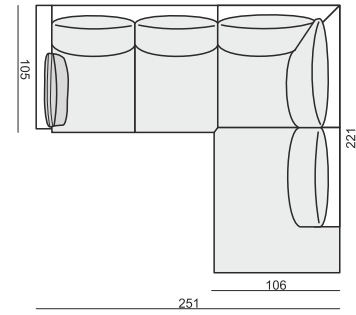

2 SEATER

3 SEATER with 2 CUSHIONS

3 SEATER with 3 CUSHIONS

FOOTSTOOL

ACCESSORIES - DECORATIVE CUSHIONS

CUSHION 40x40

CUSHION 45x45

CUSHION WITH BUTTON 45x45

CUSHION WITH BUTTONS 50x30

SET 1 LEFT (or RIGHT)
3 SEATER without ONE SEAT CUSHION
with BENCH CUSHION on FOOTSTOOL FRAME

SET 2 RIGHT (or LEFT)
2 SEATER LEFT (or RIGHT) + DIVAN RIGHT (or LEFT)

SET 7
3 SEATER LEFT + CORNER 90° + 3 SEATER RIGHT

SET 3 RIGHT (or LEFT)
3 SEATER LEFT (or RIGHT) + DIVAN RIGHT (or LEFT)

SET 4
2 SEATER LEFT + CORNER 90°
+ 2 SEATER RIGHT

SET 5 RIGHT (or LEFT)
3 SEATER LEFT (or RIGHT) + CORNER 90°
+ 2 SEATER RIGHT (or LEFT)

SET 6
3 SEATER LEFT + CORNER 90°
+ 3 SEATER RIGHT

SITS reserves the right to change construction of products and components used due to improving durability of product and customer satisfaction without any further notice. Explicit ±2 cm tolerance of all elements sizes.