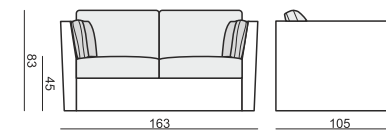

2 SEATER

3 SEATER with 2 CUSHIONS

3 SEATER with 3 CUSHIONS

FOOTSTOOL

ACCESSORIES - DECORATIVE CUSHIONS

CUSHION 40x40

CUSHION 45x45

CUSHION WITH BUTTON 45x45

CUSHION WITH BUTTONS 50x30

SET 1 LEFT (or RIGHT)
3 SEATER without ONE SEAT CUSHION
with BENCH CUSHION on FOOTSTOOL FRAME

SET 2 RIGHT (or LEFT)
2 SEATER LEFT (or RIGHT) + DIVAN RIGHT (or LEFT)

SET 7
3 SEATER LEFT + CORNER 90° + 3 SEATER RIGHT

SET 3 RIGHT (or LEFT)
3 SEATER LEFT (or RIGHT) + DIVAN RIGHT (or LEFT)

SET 4
2 SEATER LEFT + CORNER 90°
+ 2 SEATER RIGHT

SET 5 RIGHT (or LEFT)
3 SEATER LEFT (or RIGHT) + CORNER 90°
+ 2 SEATER RIGHT (or LEFT)

SET 6
3 SEATER LEFT + CORNER 90°
+ 3 SEATER RIGHT

SITS reserves the right to change construction of products and components used due to improving durability of product and customer satisfaction without any further notice. Explicit ±2 cm tolerance of all elements sizes.