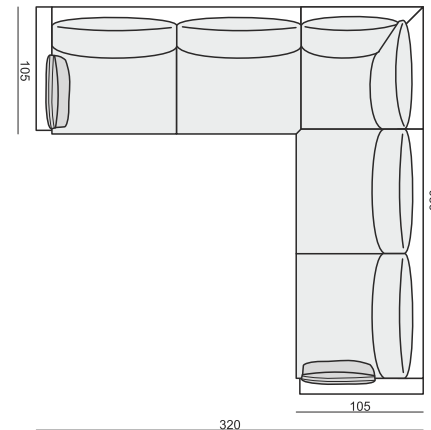

CUSHION WITH BUTTONS 50x30

SET 1 LEFT (or RIGHT)
3 SEATER without ONE SEAT CUSHION
with BENCH CUSHION on FOOTSTOOL FRAME

SET 2 RIGHT (or LEFT)
2 SEATER LEFT (or RIGHT) + DIVAN RIGHT (or LEFT)

SET 7
3 SEATER LEFT + CORNER 90° + 3 SEATER RIGHT

SET 3 RIGHT (or LEFT)
3 SEATER LEFT (or RIGHT) + DIVAN RIGHT (or LEFT)

SET 4
2 SEATER LEFT + CORNER 90°
+ 2 SEATER RIGHT

SET 5 RIGHT (or LEFT)
3 SEATER LEFT (or RIGHT) + CORNER 90°
+ 2 SEATER RIGHT (or LEFT)

SET 6
3 SEATER LEFT + CORNER 90°
+ 3 SEATER RIGHT

SITS reserves the right to change construction of products and components used due to improving durability of product and customer satisfaction without any further notice. Explicit ±2 cm tolerance of all elements sizes.