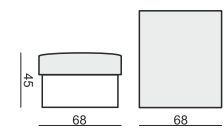

2 SEATER

3 SEATER with 2 CUSHIONS

3 SEATER with 3 CUSHIONS

FOOTSTOOL

ACCESSORIES - DECORATIVE CUSHIONS

CUSHION 40x40

CUSHION 45x45

CUSHION WITH BUTTON 45x45

CUSHION WITH BUTTONS 50x30

SET 1 LEFT (or RIGHT)
3 SEATER without ONE SEAT CUSHION
with BENCH CUSHION on FOOTSTOOL FRAME

SET 2 RIGHT (or LEFT)
2 SEATER LEFT (or RIGHT) + DIVAN RIGHT (or LEFT)

SET 7
3 SEATER LEFT + CORNER 90° + 3 SEATER RIGHT

SET 3 RIGHT (or LEFT)
3 SEATER LEFT (or RIGHT) + DIVAN RIGHT (or LEFT)

SET 4
2 SEATER LEFT + CORNER 90°
+ 2 SEATER RIGHT

SET 5 RIGHT (or LEFT)
3 SEATER LEFT (or RIGHT) + CORNER 90°
+ 2 SEATER RIGHT (or LEFT)

SET 6
3 SEATER LEFT + CORNER 90°
+ 3 SEATER RIGHT

SITS reserves the right to change construction of products and components used due to improving durability of product and customer satisfaction without any further notice. Explicit ±2 cm tolerance of all elements sizes.