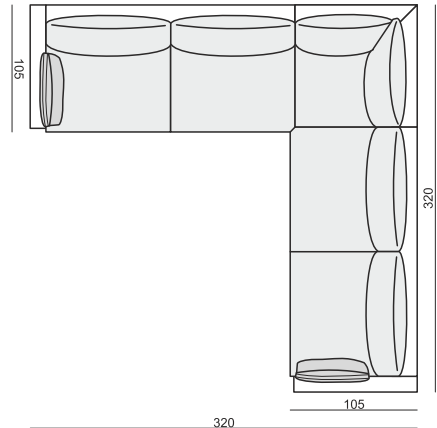

**CUSHION WITH BUTTONS 50x30**

**SET 1 LEFT (or RIGHT)**  
3 SEATER without ONE SEAT CUSHION  
with BENCH CUSHION on FOOTSTOOL FRAME

**SET 2 RIGHT (or LEFT)**  
2 SEATER LEFT (or RIGHT) + DIVAN RIGHT (or LEFT)

**SET 7**  
3 SEATER LEFT + CORNER 90° + 3 SEATER RIGHT

**SET 3 RIGHT (or LEFT)**  
3 SEATER LEFT (or RIGHT) + DIVAN RIGHT (or LEFT)

**SET 4**  
2 SEATER LEFT + CORNER 90°  
+ 2 SEATER RIGHT

**SET 5 RIGHT (or LEFT)**  
3 SEATER LEFT (or RIGHT) + CORNER 90°  
+ 2 SEATER RIGHT (or LEFT)

**SET 6**  
3 SEATER LEFT + CORNER 90°  
+ 3 SEATER RIGHT

SITS reserves the right to change construction of products and components used due to improving durability of product and customer satisfaction without any further notice. Explicit ±2 cm tolerance of all elements sizes.