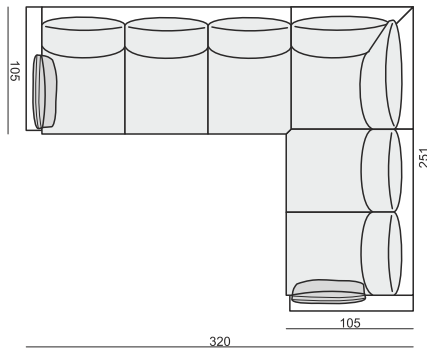

**CUSHION WITH BUTTONS 50x30**

**SET 1 LEFT (or RIGHT)**  
3 SEATER without ONE SEAT CUSHION  
with BENCH CUSHION on FOOTSTOOL FRAME

**SET 2 RIGHT (or LEFT)**  
2 SEATER LEFT (or RIGHT) + DIVAN RIGHT (or LEFT)

**SET 7**  
3 SEATER LEFT + CORNER 90° + 3 SEATER RIGHT

**SET 3 RIGHT (or LEFT)**  
3 SEATER LEFT (or RIGHT) + DIVAN RIGHT (or LEFT)

**SET 4**  
2 SEATER LEFT + CORNER 90°  
+ 2 SEATER RIGHT

**SET 5 RIGHT (or LEFT)**  
3 SEATER LEFT (or RIGHT) + CORNER 90°  
+ 2 SEATER RIGHT (or LEFT)

**SET 6**  
3 SEATER LEFT + CORNER 90°  
+ 3 SEATER RIGHT

SITS reserves the right to change construction of products and components used due to improving durability of product and customer satisfaction without any further notice. Explicit ±2 cm tolerance of all elements sizes.