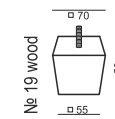

SITS reserves the right to change construction of products and components used due to improving durability of product and customer satisfaction without any further notice. Explicit ±2 cm tolerance of all elements sizes.

UPHOLSTERY   **FABRIC: LC - loose cover**

FEET