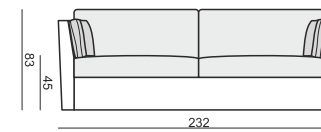

2 SEATER

3 SEATER with 2 CUSHIONS

3 SEATER with 3 CUSHIONS

FOOTSTOOL

ACCESSORIES - DECORATIVE CUSHIONS

CUSHION 40x40

CUSHION 45x45

CUSHION WITH BUTTON 45x45

CUSHION WITH BUTTONS 50x30

SET 1 LEFT (or RIGHT)
3 SEATER without ONE SEAT CUSHION
with BENCH CUSHION on FOOTSTOOL FRAME

SET 2 RIGHT (or LEFT)
2 SEATER LEFT (or RIGHT) + DIVAN RIGHT (or LEFT)

SET 7
3 SEATER LEFT + CORNER 90° + 3 SEATER RIGHT

SET 3 RIGHT (or LEFT)
3 SEATER LEFT (or RIGHT) + DIVAN RIGHT (or LEFT)

SET 4
2 SEATER LEFT + CORNER 90°
+ 2 SEATER RIGHT

SET 5 RIGHT (or LEFT)
3 SEATER LEFT (or RIGHT) + CORNER 90°
+ 2 SEATER RIGHT (or LEFT)

SET 6
3 SEATER LEFT + CORNER 90°
+ 3 SEATER RIGHT

SITS reserves the right to change construction of products and components used due to improving durability of product and customer satisfaction without any further notice. Explicit ±2 cm tolerance of all elements sizes.