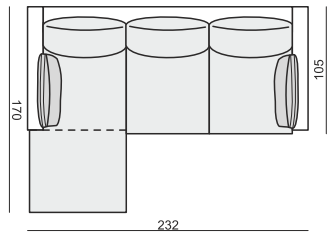

2 SEATER

3 SEATER with 2 CUSHIONS

3 SEATER with 3 CUSHIONS

FOOTSTOOL

ACCESSORIES - DECORATIVE CUSHIONS

CUSHION 40x40

CUSHION 45x45

CUSHION WITH BUTTON 45x45

CUSHION WITH BUTTONS 50x30

SET 1 LEFT (or RIGHT)
3 SEATER without ONE SEAT CUSHION
with BENCH CUSHION on FOOTSTOOL FRAME

SET 2 RIGHT (or LEFT)
2 SEATER LEFT (or RIGHT) + DIVAN RIGHT (or LEFT)

SET 7
3 SEATER LEFT + CORNER 90° + 3 SEATER RIGHT

SET 3 RIGHT (or LEFT)
3 SEATER LEFT (or RIGHT) + DIVAN RIGHT (or LEFT)

SET 4
2 SEATER LEFT + CORNER 90°
+ 2 SEATER RIGHT

SET 5 RIGHT (or LEFT)
3 SEATER LEFT (or RIGHT) + CORNER 90°
+ 2 SEATER RIGHT (or LEFT)

SET 6
3 SEATER LEFT + CORNER 90°
+ 3 SEATER RIGHT

SITS reserves the right to change construction of products and components used due to improving durability of product and customer satisfaction without any further notice. Explicit ±2 cm tolerance of all elements sizes.