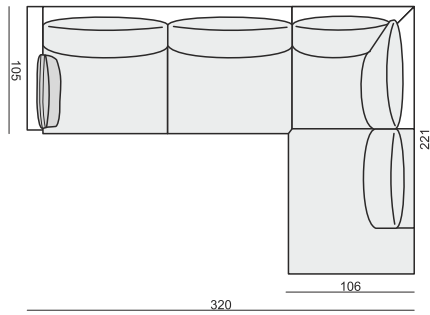

CUSHION WITH BUTTONS 50x30

SET 1 LEFT (or RIGHT)
3 SEATER without ONE SEAT CUSHION
with BENCH CUSHION on FOOTSTOOL FRAME

SET 2 RIGHT (or LEFT)
2 SEATER LEFT (or RIGHT) + DIVAN RIGHT (or LEFT)

SET 7
3 SEATER LEFT + CORNER 90° + 3 SEATER RIGHT

SET 3 RIGHT (or LEFT)
3 SEATER LEFT (or RIGHT) + DIVAN RIGHT (or LEFT)

SET 4
2 SEATER LEFT + CORNER 90°
+ 2 SEATER RIGHT

SET 5 RIGHT (or LEFT)
3 SEATER LEFT (or RIGHT) + CORNER 90°
+ 2 SEATER RIGHT (or LEFT)

SET 6
3 SEATER LEFT + CORNER 90°
+ 3 SEATER RIGHT

SITS reserves the right to change construction of products and components used due to improving durability of product and customer satisfaction without any further notice. Explicit ±2 cm tolerance of all elements sizes.