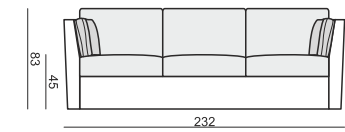

2 SEATER

3 SEATER with 2 CUSHIONS

3 SEATER with 3 CUSHIONS

FOOTSTOOL

ACCESSORIES - DECORATIVE CUSHIONS

CUSHION 40x40

CUSHION 45x45

CUSHION WITH BUTTON 45x45

CUSHION WITH BUTTONS 50x30

SET 1 LEFT (or RIGHT)
3 SEATER without ONE SEAT CUSHION
with BENCH CUSHION on FOOTSTOOL FRAME

SET 2 RIGHT (or LEFT)
2 SEATER LEFT (or RIGHT) + DIVAN RIGHT (or LEFT)

SET 7
3 SEATER LEFT + CORNER 90° + 3 SEATER RIGHT

SET 3 RIGHT (or LEFT)
3 SEATER LEFT (or RIGHT) + DIVAN RIGHT (or LEFT)

SET 4
2 SEATER LEFT + CORNER 90°
+ 2 SEATER RIGHT

SET 5 RIGHT (or LEFT)
3 SEATER LEFT (or RIGHT) + CORNER 90°
+ 2 SEATER RIGHT (or LEFT)

SET 6
3 SEATER LEFT + CORNER 90°
+ 3 SEATER RIGHT

SITS reserves the right to change construction of products and components used due to improving durability of product and customer satisfaction without any further notice. Explicit ±2 cm tolerance of all elements sizes.