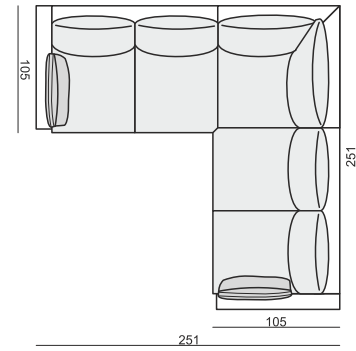

CUSHION WITH BUTTONS 50x30

SET 1 LEFT (or RIGHT)
3 SEATER without ONE SEAT CUSHION
with BENCH CUSHION on FOOTSTOOL FRAME

SET 2 RIGHT (or LEFT)
2 SEATER LEFT (or RIGHT) + DIVAN RIGHT (or LEFT)

SET 7
3 SEATER LEFT + CORNER 90° + 3 SEATER RIGHT

SET 3 RIGHT (or LEFT)
3 SEATER LEFT (or RIGHT) + DIVAN RIGHT (or LEFT)

SET 4
2 SEATER LEFT + CORNER 90°
+ 2 SEATER RIGHT

SET 5 RIGHT (or LEFT)
3 SEATER LEFT (or RIGHT) + CORNER 90°
+ 2 SEATER RIGHT (or LEFT)

SET 6
3 SEATER LEFT + CORNER 90°
+ 3 SEATER RIGHT

SITS reserves the right to change construction of products and components used due to improving durability of product and customer satisfaction without any further notice. Explicit ±2 cm tolerance of all elements sizes.