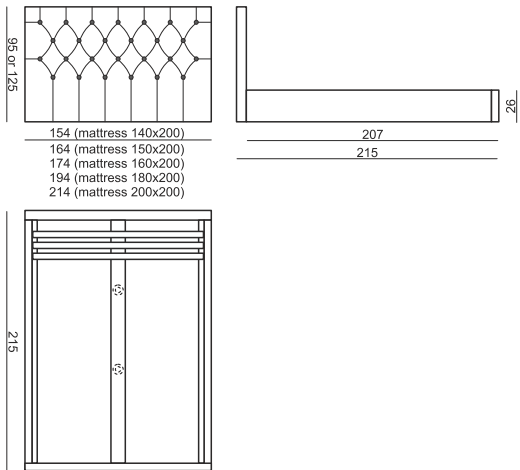

SITS
— *comfortable life*

home
& family

DIANA

BED

BED

BED

BOX (available for special order)

HEADREST 95

HEADREST 125

UPHOLSTERY

FABRIC: FC - fix cover

FEET