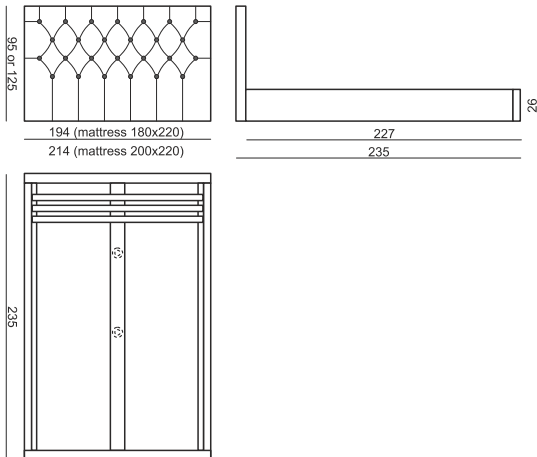

SITS
— *comfortable life*

home
& family

DIANA

BED

BED

BED

BOX (available for special order)

HEADREST 95

HEADREST 125

UPHOLSTERY

FABRIC: FC - fix cover

FEET