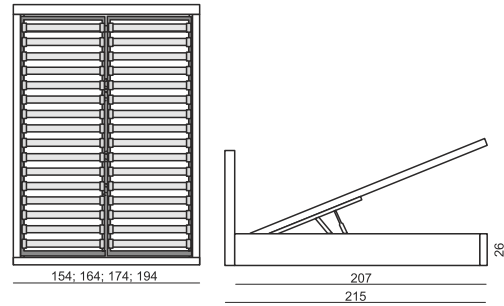

SITS
— *comfortable life*

home
& family

DIANA

BED

BED

BED

BOX (available for special order)

HEADREST 95

HEADREST 125

UPHOLSTERY

FABRIC: FC - fix cover

FEET