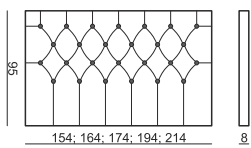

SITS
— *comfortable life*

home
& family

DIANA

BED

BED

BED

BOX (available for special order)

HEADREST 95

HEADREST 125

UPHOLSTERY

FABRIC: FC - fix cover

FEET