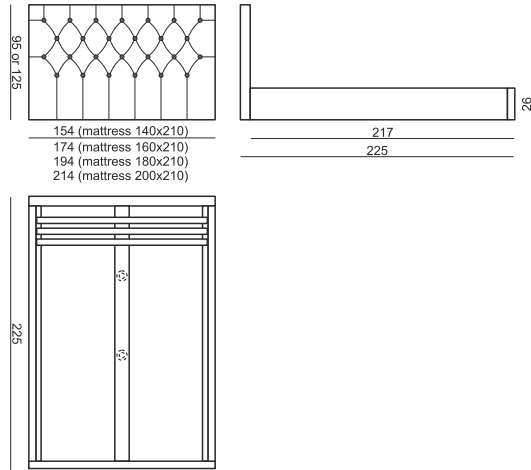

SITS
— *comfortable life*

home
& family

DIANA

BED

BED

BED

BOX (available for special order)

HEADREST 95

HEADREST 125

UPHOLSTERY

FABRIC: FC - fix cover

FEET