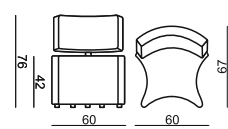

FOOTSTOOL SUGAR

FOOTSTOOL SUGAR SWIVEL

FOOTSTOOL VANILIA

FOOTSTOOL CACAO

FOOTSTOOL CREAM