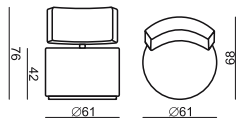

SITS
— *comfortable life*

cocktail
& design

MOKKA

ARMCHAIR ESPRESSO

ARMCHAIR ESPRESSO SWIVEL

FOOTSTOOL SUGAR

FOOTSTOOL SUGAR SWIVEL

FOOTSTOOL VANILIA