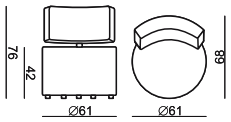

SITS
— *comfortable life*

cocktail
& design

MOKKA

ARMCHAIR ESPRESSO

ARMCHAIR ESPRESSO SWIVEL

FOOTSTOOL SUGAR

FOOTSTOOL SUGAR SWIVEL

FOOTSTOOL VANILIA