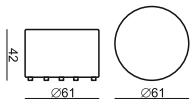

FOOTSTOOL SUGAR

FOOTSTOOL SUGAR SWIVEL

FOOTSTOOL VANILIA

FOOTSTOOL CACAO

FOOTSTOOL CREAM