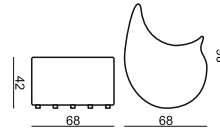

FOOTSTOOL SUGAR

FOOTSTOOL SUGAR SWIVEL

FOOTSTOOL VANILIA

FOOTSTOOL CACAO

FOOTSTOOL CREAM