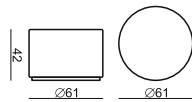

FOOTSTOOL SUGAR

FOOTSTOOL SUGAR SWIVEL

FOOTSTOOL VANILIA

FOOTSTOOL CACAO

FOOTSTOOL CREAM