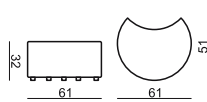

FOOTSTOOL SUGAR

FOOTSTOOL SUGAR SWIVEL

FOOTSTOOL VANILIA

FOOTSTOOL CACAO

FOOTSTOOL CREAM